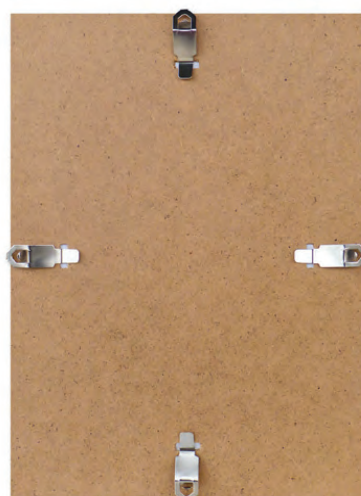

Empty Frame Art. No. 7650

Transparent Profile 7650

Transparent Aluminium Poster Frame

9005T1

- Aluminium frames with two plates of polystyrene glass and a mat board in between.
- Anti-reflective polystyrene plate on the back
- perfect for decorations with dry flowers, souvenirs or photo collages
- available in size **30x40 cm**

Clip Picture Frame

9500

White envelope packaging

Custom Laser Engraving

Aluminium profiles

Wood profiles

Cork board, MDF Backing,
Cardboard packaging...

Picture Frame Mat Board, pre-cut