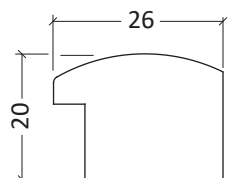

Lightweight Wood Frame

Wooden Photo Frame

Wooden Photo Frame

520X

The mark of responsible forestry