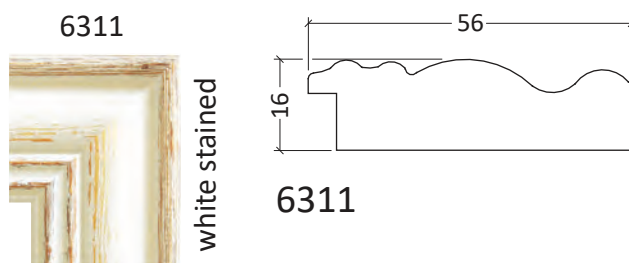

Pine Wood Photo Frame

Magnetic Wooden Poster Hanger

LEMF oak wood natural

LBMF black

LWMF white