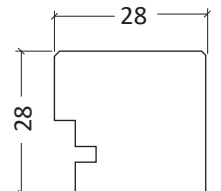

Wooden Double Photo Frame

H851

H8511D

- decorative tabletop photo frames
- clear glass 2 mm
- available for photo sizes:
  10x10, 10x15, 13x18 cm
- MDF backboard fixed with flexi-points

The mark of
responsible forestry

Money Box Photo Frame

H451

H4511M

- 3D frame with slot for coins and bills
- passepartout
- clear glass 2 mm
- MDF backboard fixed with flexi-points
- pressed hanger and adjustable stand
- size **20x20 cm**