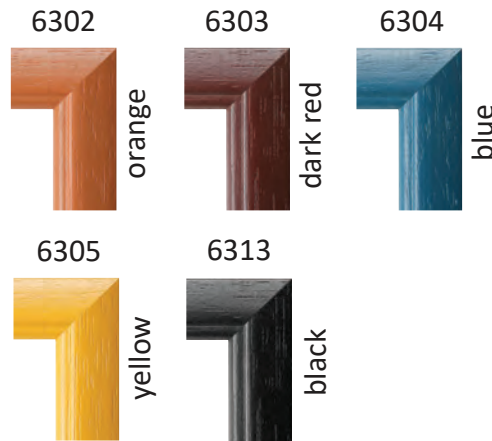

String on the top rear bar

Lightweight Wood Frame

6101

6102

Wooden Photo Frame

6313

630X

Wooden Photo Frame

5004

5004

520X

5202

The mark of responsible forestry

Rustic Wood Picture Frames

6351

country white