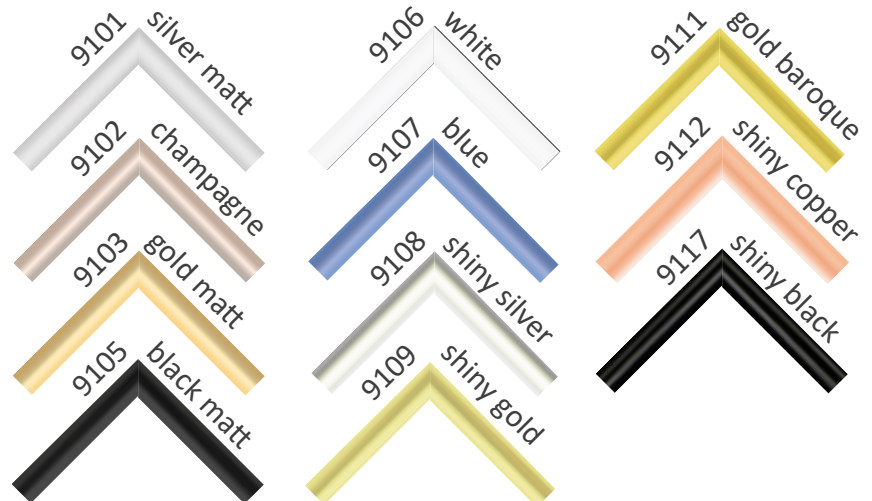

Thin Aluminium Poster Frame 9.6 mm

Thin Aluminium Poster Frame 9.0 mm