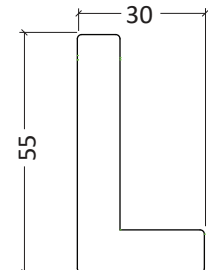

LP003 - LP005