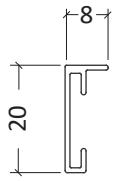

Aluminium Flat Picture Frame

908X

Modern Aluminium Photo Frame