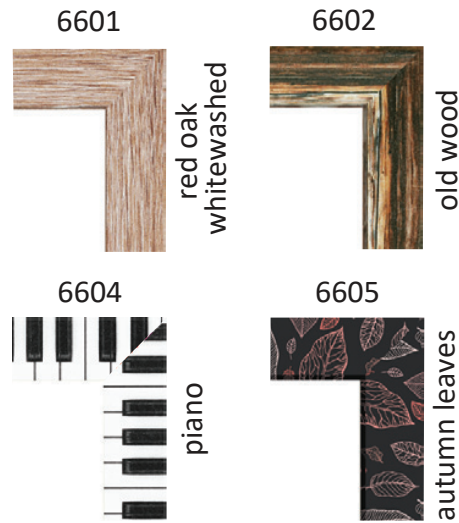

5004

5004

520X

5202

The mark of responsible forestry

Rustic Wood Picture Frames

6351

country white

brown

LP001

black

brown

white

LP003 - LP005

Wooden Canvas Stretcher

40141A Empty Frames assembled

4014

40141B Sets for Canvas Stretchers in parts

Decorative MDF Photo Frame

6602

Magnetic Wooden Photo Frame

H3201V

- Easy to Handle: user-friendly magnetic system.
- Versatile Display: for desks or walls, equipped with an easel and sawtooth hangers.
- Available in sizes **10x15 - 29,7x42 cm**

The mark of responsible forestry

Wooden Double Photo Frame

H851

H8511D

- decorative tabletop photo frames
- clear glass 2 mm
- available for photo sizes:
10x10, 10x15, 13x18 cm
- MDF backboard fixed with flexi-points