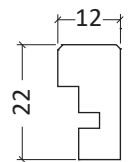

Nordic Wood Picture Frame 12x22

H840-12, H860-12 solid wood painted with closed pore
B840-12, B860-12 ayous wood painted with open pore

The mark of responsible forestry