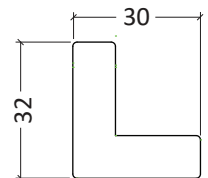

Rustic Wood Picture Frames

Wooden Shadow Gap Frames

LP001

Wooden Canvas Stretcher