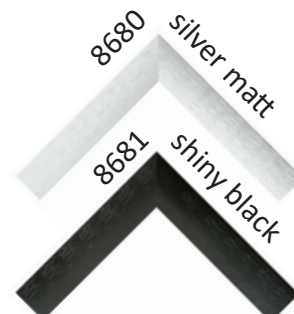

Available with
Cardboard hook for trikot