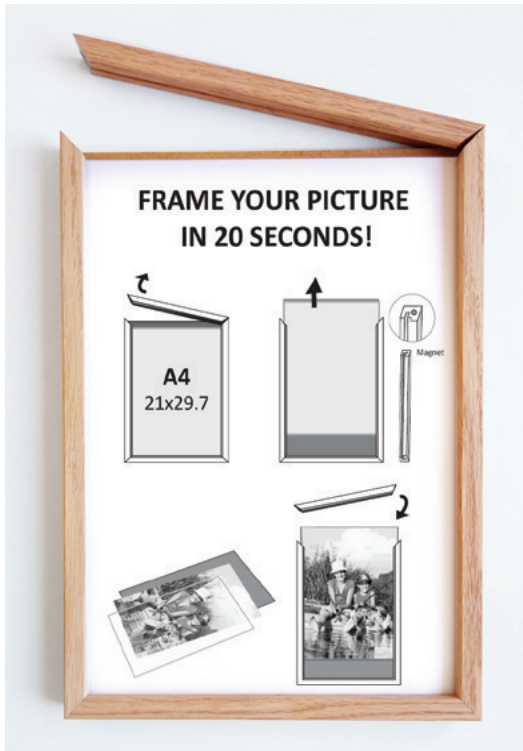

4014

40141B Sets for Canvas Stretchers in parts

Decorative MDF Photo Frame

6602

Magnetic Wooden Photo Frame

H3201V

- Easy to Handle: user-friendly magnetic system.
- Versatile Display: for desks or walls, equipped with an easel and sawtooth hangers.
- Available in sizes **10x15 - 29,7x42 cm**

The mark of responsible forestry

Wooden Double Photo Frame

H851

H8511D

- decorative tabletop photo frames
- clear glass 2 mm
- available for photo sizes:
10x10, 10x15, 13x18 cm
- MDF backboard fixed with flexi-points