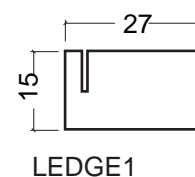

Wooden Photo Bar

LEGE1