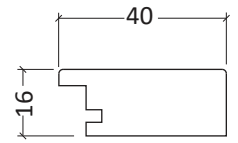

bronze aged

635X