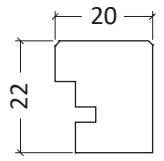

Wooden Double Photo Frame

H851

H8511D

- decorative tabletop photo frames
- clear glass 2 mm
- available for photo sizes:
  10x10, 10x15, 13x18 cm
- MDF backboard fixed with flexi-points

The mark of
responsible forestry

Money Box Photo Frame

H451

H4511M

- 3D frame with slot for coins and bills
- passepartout
- clear glass 2 mm
- MDF backboard fixed with flexi-points
- pressed hanger and adjustable stand
- size **20x20 cm**