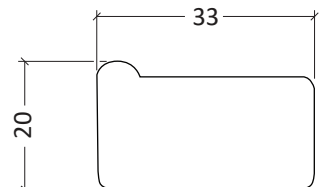

4014

40141B Sets for Canvas Stretchers in parts

Decorative MDF Photo Frame

6602

Magnetic Wooden Photo Frame

H3201V

- Easy to Handle: user-friendly magnetic system.
- Versatile Display: for desks or walls, equipped with an easel and sawtooth hangers.
- Available in sizes **10x15 - 29,7x42 cm**