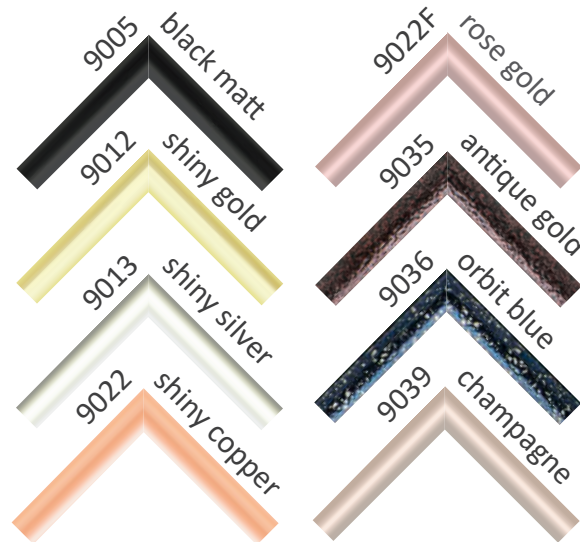

Empty Frame Art. No. 7650

Transparent Profile 7650

Transparent Aluminium Poster Frame

9005T1

- Aluminium frames with two plates of polystyrene glass and a mat board in between.
- Anti-reflective polystyrene plate on the back
- perfect for decorations with dry flowers, souvenirs or photo collages
- available in size **30x40 cm**

Clip Picture Frame

9500

White envelope packaging

Custom Laser Engraving

Aluminium profiles

Wood profiles

Cork board, MDF Backing,
Cardboard packaging...

Picture Frame Mat Board, pre-cut