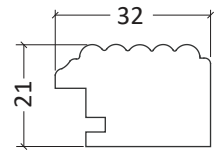

Rustic Wood Picture Frames

H213

Wooden Shadow Gap Frames

Wooden Canvas Stretcher