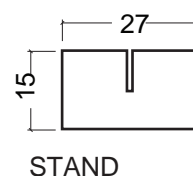

STAND

- made of solid oak wood
- available in length **6 cm**
- rabbet 1.5 mm