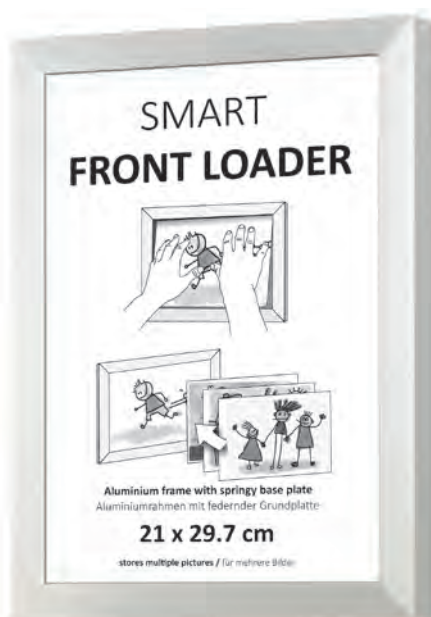

Front Loader Aluminium Picture Frame

8680G1