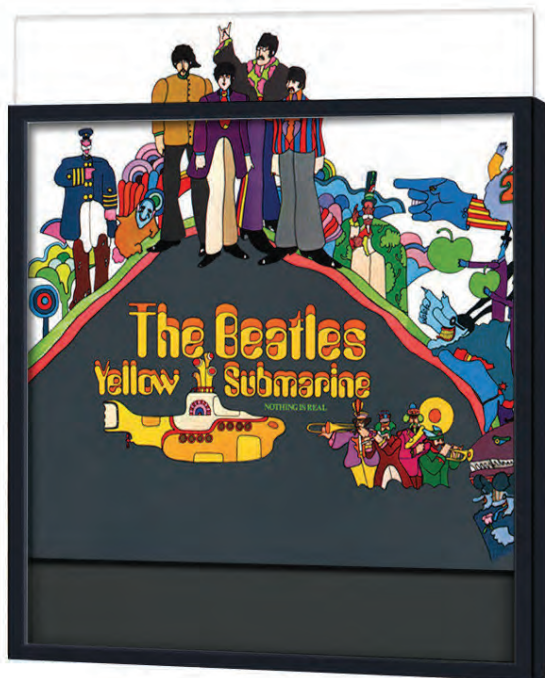

The mark of
responsible forestry

Money Box Photo Frame

H451

H4511M

- 3D frame with slot for coins and bills
- passepartout
- clear glass 2 mm
- MDF backboard fixed with flexi-points
- pressed hanger and adjustable stand
- size **20x20 cm**

Vinyl Album Picture Frames

H8401R

- Wooden frame without glass
- slot for vinyl album cover insertion
- MDF backboard
- pressed hanger
- designed for cover sizes 304-313 mm

The mark of responsible forestry