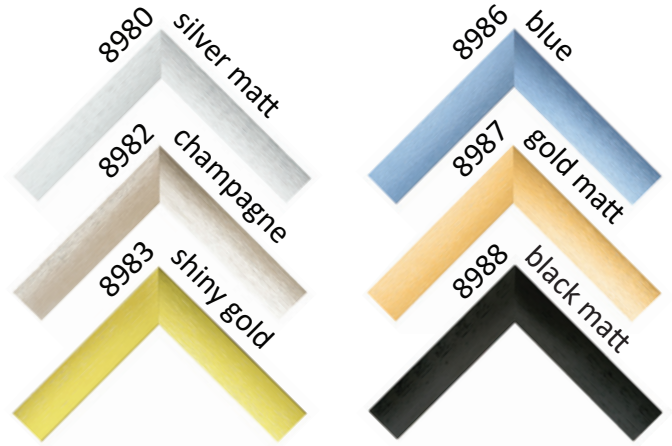

..... BRUSHED SURFACE