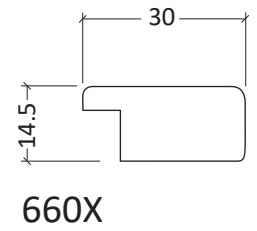

4014

40141B Sets for Canvas Stretchers in parts

Decorative MDF Photo Frame

6602

Magnetic Wooden Photo Frame

H3201V

- Easy to Handle: user-friendly magnetic system.
- Versatile Display: for desks or walls, equipped with an easel and sawtooth hangers.
- Available in sizes **10x15 - 29,7x42 cm**

The mark of responsible forestry

Wooden Double Photo Frame

H851

H8511D

- decorative tabletop photo frames
- clear glass 2 mm
- available for photo sizes:
10x10, 10x15, 13x18 cm
- MDF backboard fixed with flexi-points