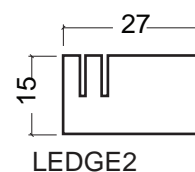

Wooden Photo Bar

LEGE2

- made of solid oak wood
- usable as a tabletop picture stand or a floating wall ledge
- two openings on the backside for invisible wall mounting
- available in lengths of **30, 50 and 100 cm**
- with one or two rabbets 1.5 mm

Wooden Picture Holder

Suitable for

- photos
- restaurant menus
- name tags
- business cards
- messages and notes

- made of solid oak wood
- available in length **6 cm**
- rabbet 1.5 mm

Custom Wooden Blocks

LMEB

- decorative oak wood blocks with laser engraving
- pieces **6.5x2x0.5 cm**, in a pack of 12
- custom graphics