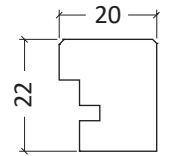

- decorative tabletop photo frames
- clear glass 2 mm
- MDF backboard fixed with flexi-points
- available in sizes: 10x10, 10x15, 13x18 cm

H851