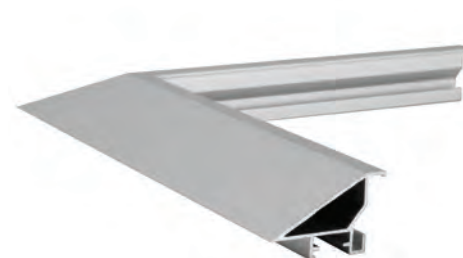

8780

..... BRUSHED SURFACE