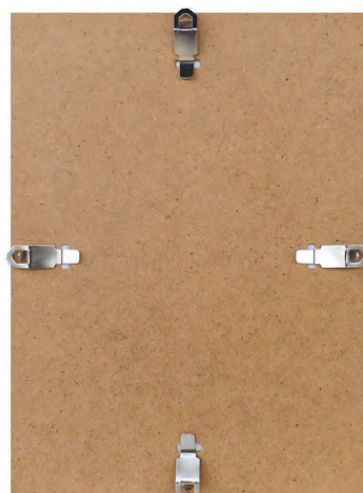

black

K140

Clip Frames

9500

White envelope packaging

Adventure Picture Frames

Empty Frame Art. No. 7650

Transparent Profile 7650