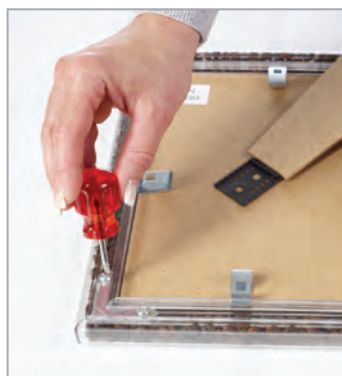

black

K140

Clip Frames

9500

White envelope packaging

Adventure Picture Frames

Empty Frame Art. No. 7650

Transparent Profile 7650