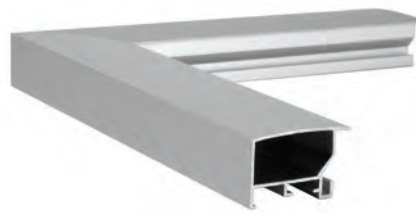

Gallery Frames Classic

898X

..... BRUSHED SURFACE