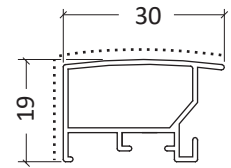

Gallery Frames Classic

898X

..... BRUSHED SURFACE