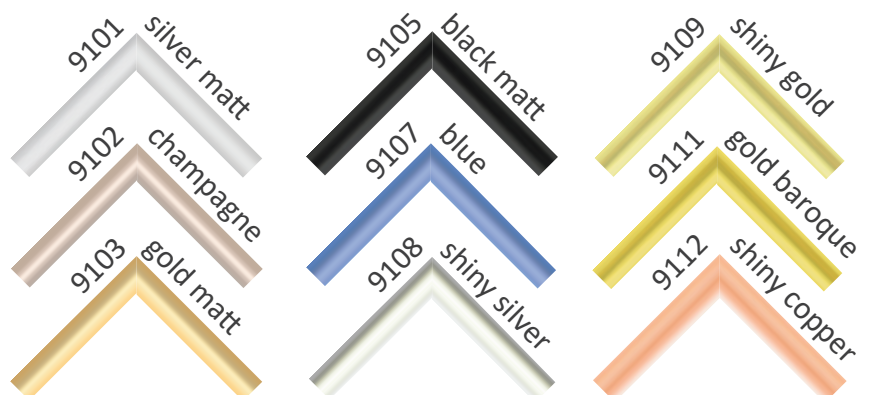

Aluminium Poster Frames

9039

900X

9101

910X

9080

Aluminium Photo Frames

9041