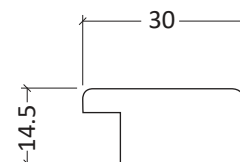

Adventure Picture Frames

Decorative MDF Frames

660X