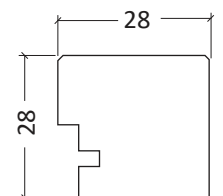

- 3D frame with slot for coins and bills
- passepartout
- clear glass 2 mm
- MDF backboard fixed with flexi-points
- pressed hanger and adjustable stand
- size: 20x20 cm

H451