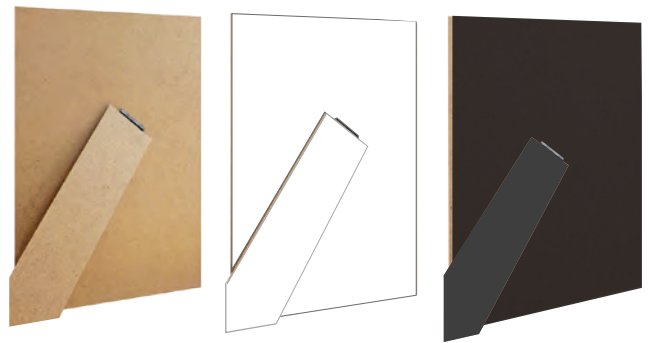

Pre-Cut Mats

Pre-Cut Mat White

Pre-Cut Mat Black

Individually packed in plastic bags

Paper

Duplex paper white / black on one side
70x100 cm

Glass and Clear Polystyrene Sheets

SNB - Normal Clear Glass with Polished Edges 2 mm thick

SAR1- Non-reflective Glass with Polished Edges 2 mm thick

SPL1 - Clear Polystyrene Sheets 1 mm thick

SPL3 - Clear Polystyrene Sheets 2 mm thick

SPL11 - Non-reflective Polystyrene Sheets 1 mm thick

SPL15 - Non-reflective Polystyrene Sheets 2 mm thick

FSC MDF Backboards

MDF 2.5 mm Back cut to size,
natural / white / black

MDF 2.5 mm Easel Back,
natural / white / black

MDF 2.5 mm Adjustable Easel Back,
natural / white / black

MDF 2.5 mm Back with Pressed Hanger,
natural / white / black