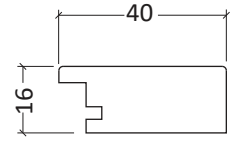

Old Wood Frames

635X

Shadow Gap Frames

Canvas Stretchers