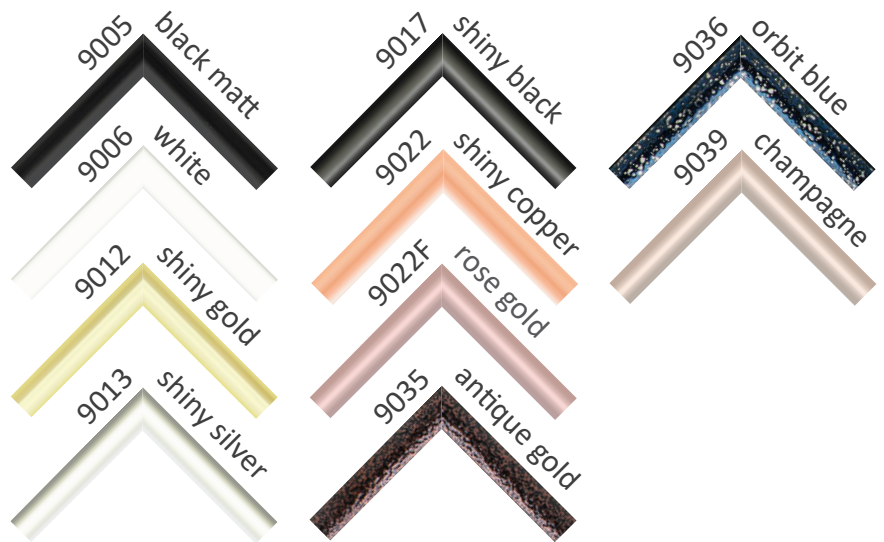

Aluminium Poster Frames

9039

900X

9101

910X

9080

Aluminium Photo Frames

9041