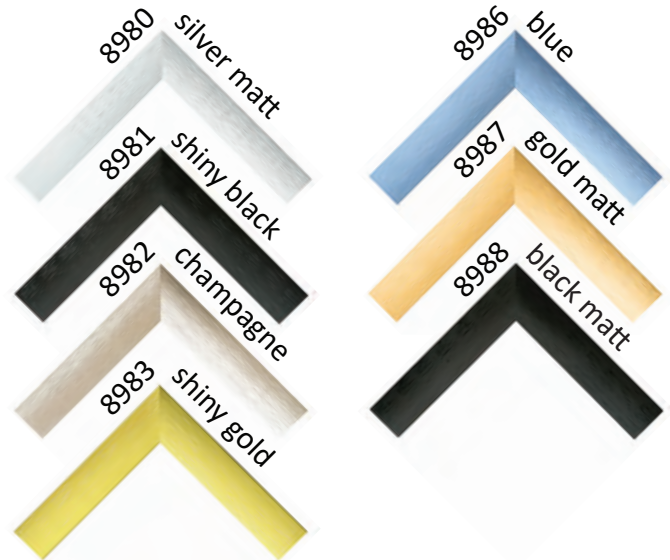

Gallery Frames Variations