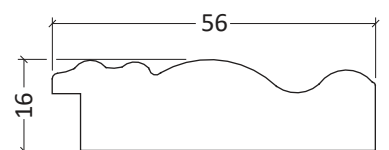

Wood Frames Classic

European Pine Wood Frames

6311