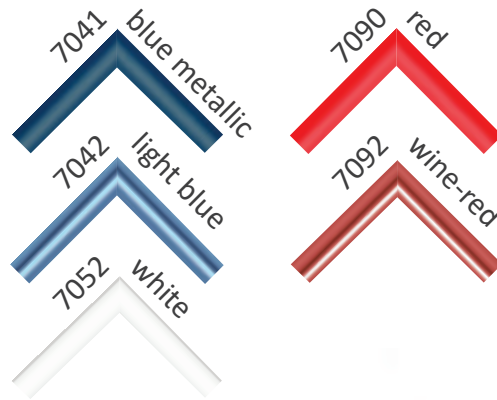

D7XX

Aluminium Frames Sideloader F015

F015

..... CROSS BRUSHING

Plastic Photo Frames 70XX

7052

70XX

Collage of Plastic Frames