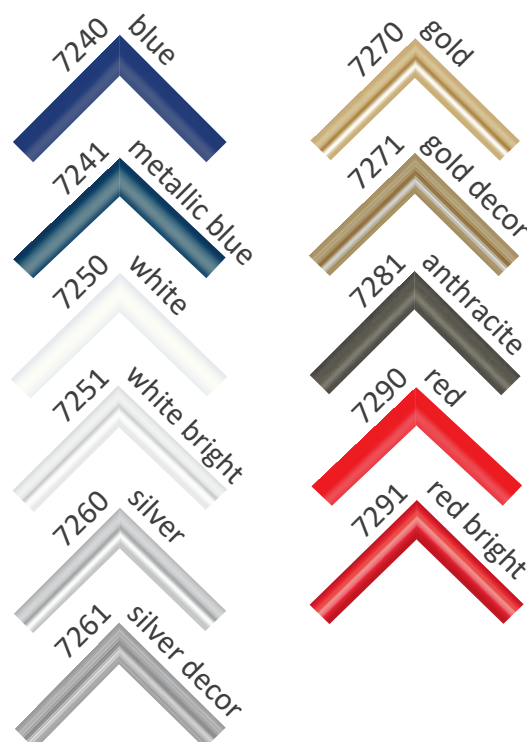

Plastic Photo Frames 70XX

Plastic Poster Frames 72XX