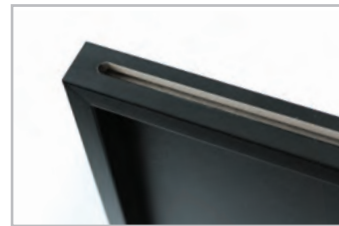

- frame without glass
- slot for LP cover insertion/removal
- MDF backboard
- pressed hanger
- designed for LP covers from 304-313 mm