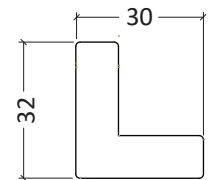

Old Wood Frames

Shadow Gap Frames

LP001

Canvas Stretchers