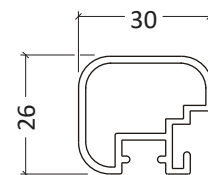

black

K140

Clip Frames

9500

White envelope packaging

Adventure Picture Frames

Empty Frame Art. No. 7650

Transparent Profile 7650