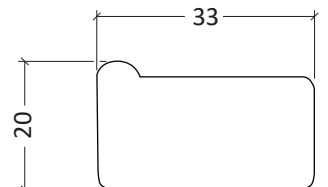

Old Wood Frames

Shadow Gap Frames

Canvas Stretchers

4014