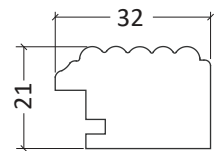

Old Wood Frames

H213

Shadow Gap Frames

Canvas Stretchers