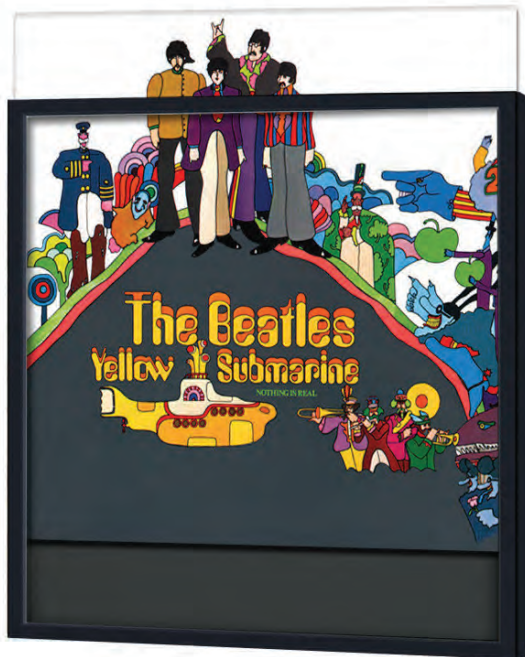

Wood Frames for LP Records

Art. No. H8401R