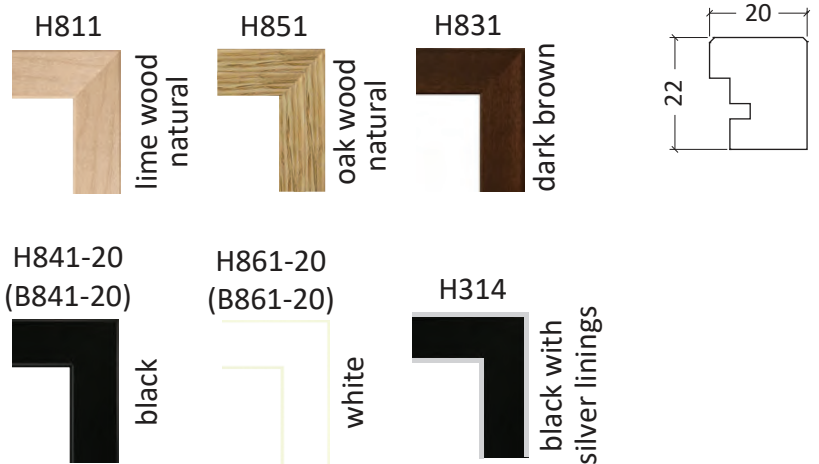

autumn leaves

6602

old wood

6603, 6604

piano and music notes

Nordic Wood Frames

H320

H840-12, H860-12 lime wood painted with closed pore
 B840-12, B860-12 ayous wood painted with open pore

H811

H841-20, H861-20 lime wood painted with closed pore
 B841-20, B861-20 ayous wood painted with open pore

H205

Wood Frames Classic

6101

6101
6102
6103
6104

5004
520X

630X