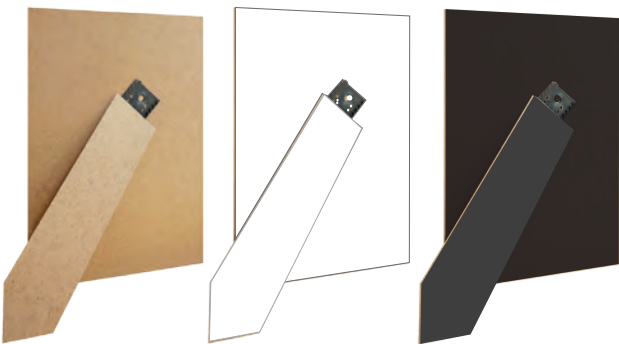

SAR1- Non-reflective Glass with Polished Edges 2 mm thick

SPL1 - Clear Polystyrene Sheets 1 mm thick

SPL3 - Clear Polystyrene Sheets 2 mm thick

SPL11 - Non-reflective Polystyrene Sheets 1 mm thick

SPL15 - Non-reflective Polystyrene Sheets 2 mm thick

FSC MDF Backboards

MDF 2.5 mm Back cut to size,
natural / white / black

MDF 2.5 mm Easel Back,
natural / white / black

MDF 2.5 mm Adjustable Easel Back,
natural / white / black

MDF 2.5 mm Back with Pressed Hanger,
natural / white / black